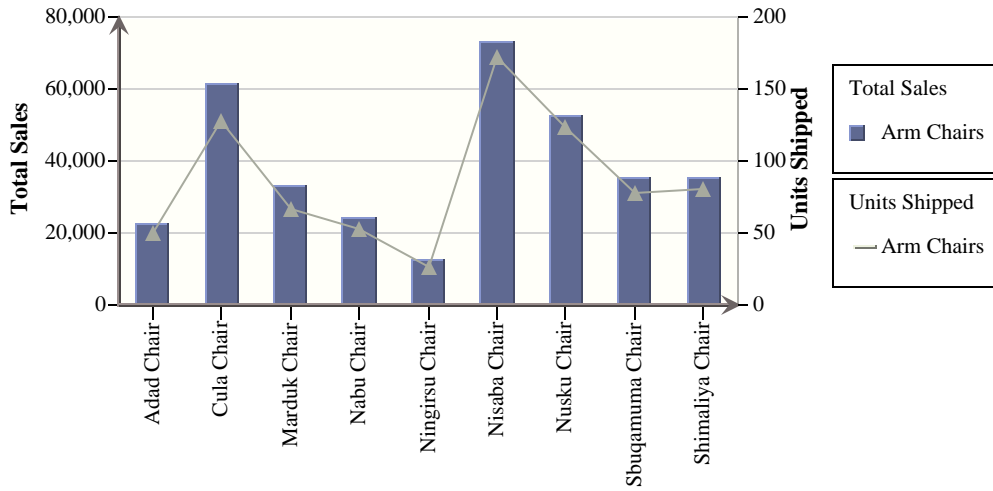

## Category Sales Data

Product		Orders	Units Shipped	Total Sales
Category	Product			
Arm Chairs	Adad Chair	4	50	23,265
	Cula Chair	10	129	61,989
	Marduk Chair	5	68	33,624
	Nabu Chair	4	53	24,602
	Ningirsu Chair	4	27	13,046
	Nisaba Chair	15	173	73,652
	Nusku Chair	10	124	53,196
	Sbuqamuma Chair	6	79	35,891
	Shimaliya Chair	7	81	35,820
<b>Totals:</b>		<b>65</b>	<b>784</b>	<b>355,085</b>