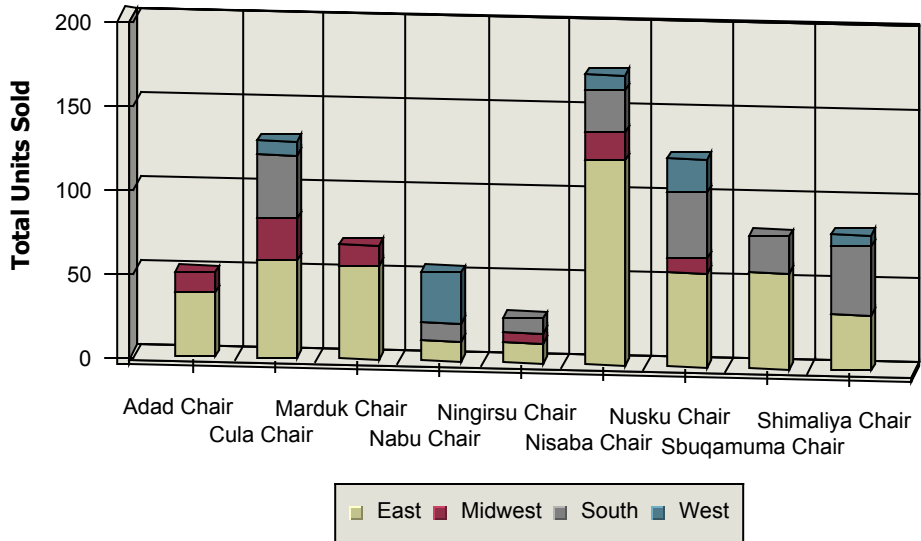

# Product Sales

The following report details product sales. Units sales volume is tracked by product category, and further broken down by region. The chart shows the contribution of each region to a products total sales.

## Units Sold For Arm Chairs

Product Name	East	Midwest	South	West	Units Sold
Adad Chair	38	12	0	0	50
Cula Chair	58	25	38	8	129
Marduk Chair	56	12	0	0	68
Nabu Chair	12	0	11	30	53
Ningirsu Chair	12	6	9	0	27
Nisaba Chair	122	17	25	9	173
Nusku Chair	56	9	39	20	124
Sbuqamuma Chair	57	0	22	0	79
Shimaliya Chair	33	0	41	7	81
<b>Total:</b>	<b>444</b>	<b>81</b>	<b>185</b>	<b>74</b>	<b>784</b>

**Units Sold For Double Dressers**

Product Name	East	Midwest	South	West	Units Sold
Sekhmet Dresser	6	0	0	0	6
Serket Dresser	20	6	10	0	36
Set Dresser	16	0	6	0	22
Shu Dresser	0	12	0	0	12
Tefnut Dresser	9	0	0	0	9
Thoth Dresser	17	0	5	0	22
<b>Total:</b>	<b>68</b>	<b>18</b>	<b>21</b>	<b>0</b>	<b>107</b>