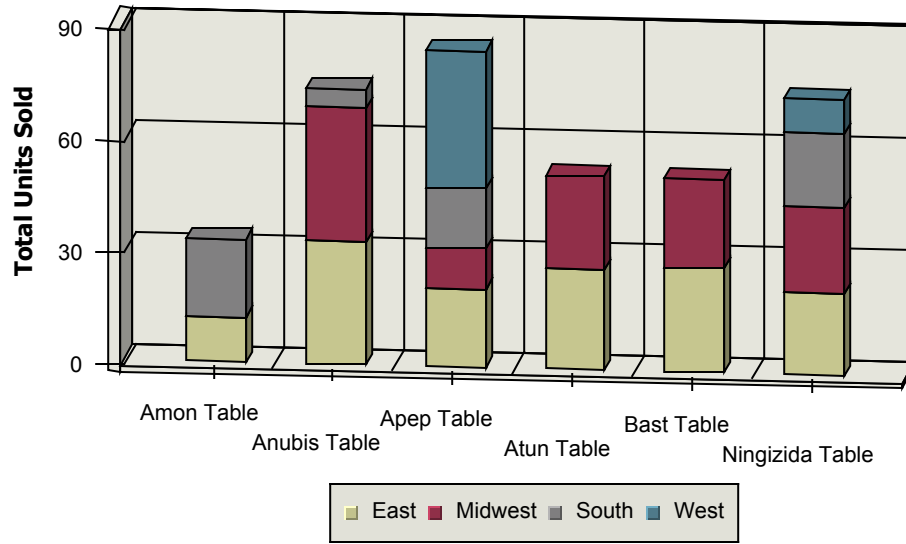

Units Sold For Round Tables

Product Name	East	Midwest	South	West	Units Sold
Amon Table	12	0	21	0	33
Anubis Table	33	36	5	0	74
Apep Table	21	11	16	37	85
Atun Table	27	25	0	0	52
Bast Table	28	24	0	0	52
Ningizida Table	22	23	20	9	74
Total:	143	119	62	46	370