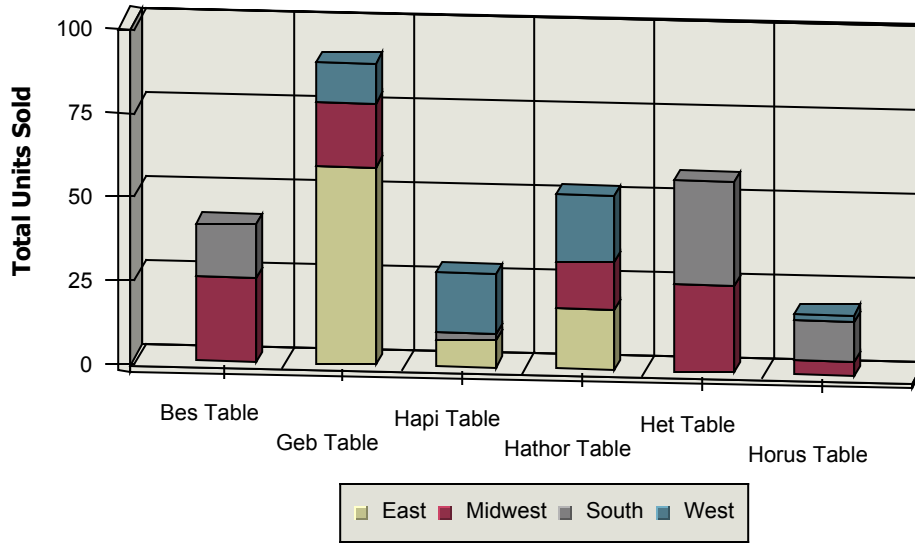

## Units Sold For Arm Chairs

Product Name	East	Midwest	South	West	Units Sold
Adad Chair	38	12	0	0	50
Cula Chair	58	25	38	8	129
Marduk Chair	56	12	0	0	68
Nabu Chair	12	0	11	30	53
Ningirsu Chair	12	6	9	0	27
Nisaba Chair	122	17	25	9	173
Nusku Chair	56	9	39	20	124
Sbuqamuma Chair	57	0	22	0	79
Shimaliya Chair	33	0	41	7	81
<b>Total:</b>	<b>444</b>	<b>81</b>	<b>185</b>	<b>74</b>	<b>784</b>

**Units Sold For Double Dressers**

Product Name	East	Midwest	South	West	Units Sold
Sekhmet Dresser	6	0	0	0	6
Serket Dresser	20	6	10	0	36
Set Dresser	16	0	6	0	22
Shu Dresser	0	12	0	0	12
Tefnut Dresser	9	0	0	0	9
Thoth Dresser	17	0	5	0	22
<b>Total:</b>	<b>68</b>	<b>18</b>	<b>21</b>	<b>0</b>	<b>107</b>

## Units Sold For Oval Tables

Product Name	East	Midwest	South	West	Units Sold
Imhotep Table	15	6	7	0	28
Isis Table	33	0	17	0	50
Khensu Table	0	8	0	0	8
Khnemu Table	0	0	0	16	16
Ma'at Table	2	14	0	0	16
Neith Table	29	5	0	0	34
<b>Total:</b>	<b>79</b>	<b>33</b>	<b>24</b>	<b>16</b>	<b>152</b>

## Units Sold For Rectangular Tables

Product Name	East	Midwest	South	West	Units Sold
Bes Table	0	25	16	0	41
Geb Table	59	19	0	12	90
Hapi Table	8	0	2	18	28
Hathor Table	18	14	0	20	52
Het Table	0	26	31	0	57
Horus Table	0	4	12	2	18
<b>Total:</b>	<b>85</b>	<b>88</b>	<b>61</b>	<b>52</b>	<b>286</b>