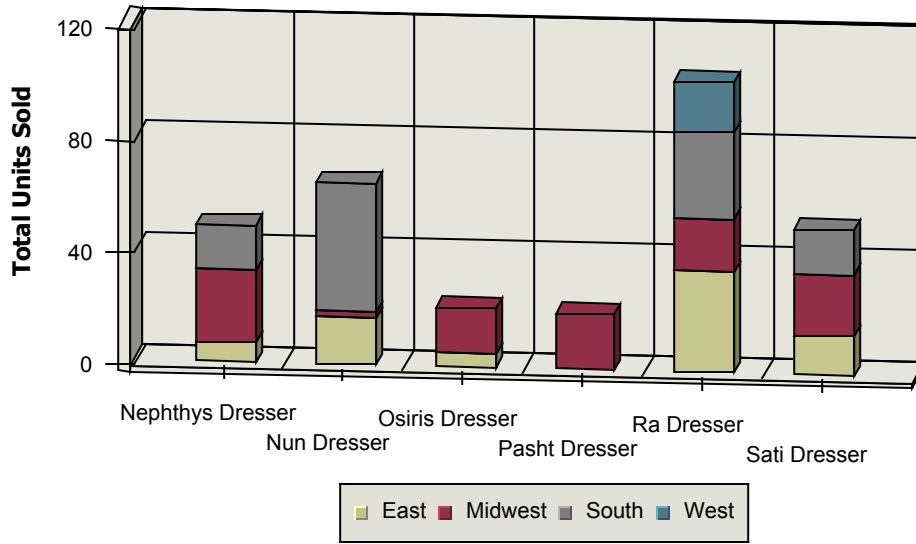

Units Sold For Single Dressers

Product Name	East	Midwest	South	West	Units Sold
Nephthys Dresser	7	26	16	0	49
Nun Dresser	17	2	46	0	65
Osiris Dresser	5	16	0	0	21
Pasht Dresser	0	20	0	0	20
Ra Dresser	36	19	31	18	104
Sati Dresser	14	22	16	0	52
Total:	79	105	109	18	311