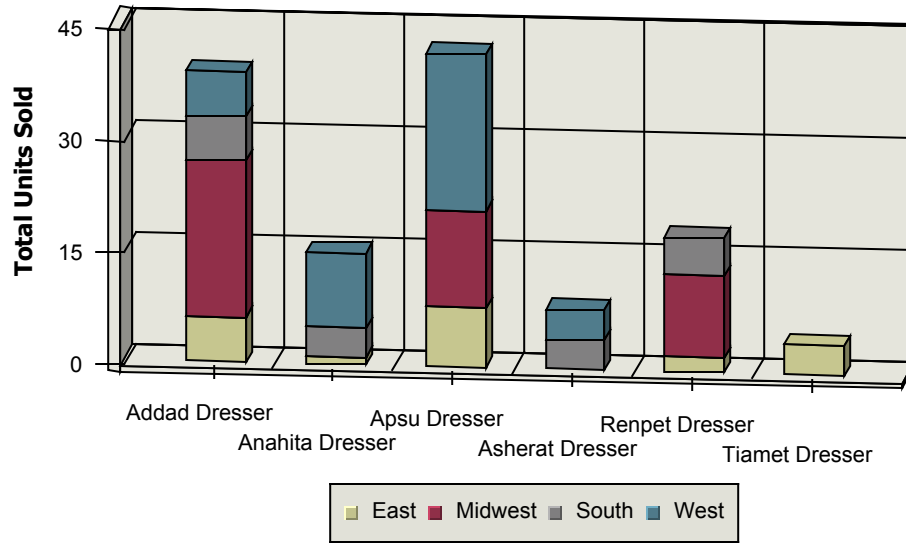

Units Sold For Triple Dressers

Product Name	East	Midwest	South	West	Units Sold
Addad Dresser	6	21	6	6	39
Anahita Dresser	1	0	4	10	15
Apsu Dresser	8	13	0	21	42
Asherat Dresser	0	0	4	4	8
Renpet Dresser	2	11	5	0	18
Tiamet Dresser	4	0	0	0	4
Total:	21	45	19	41	126