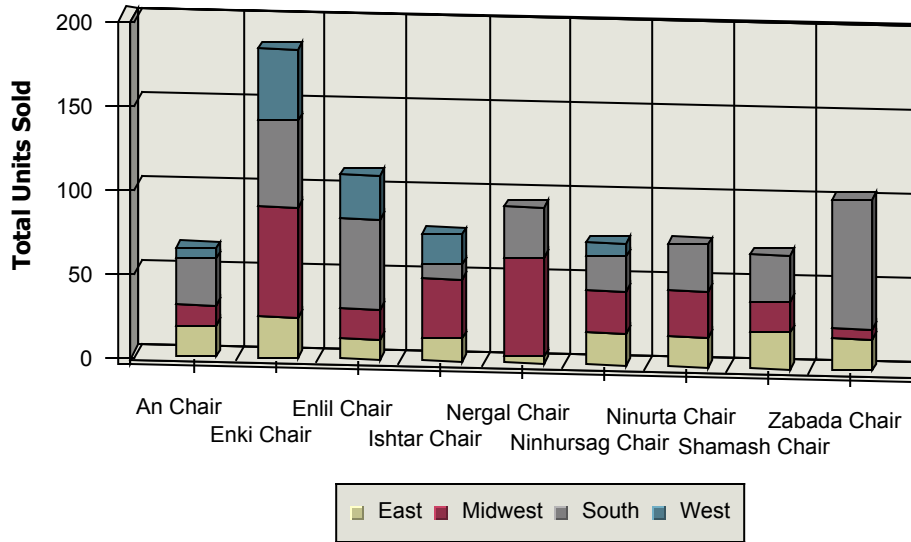

## Units Sold For Oval Tables

Product Name	East	Midwest	South	West	Units Sold
Imhotep Table	15	6	7	0	28
Isis Table	33	0	17	0	50
Khensu Table	0	8	0	0	8
Khnemu Table	0	0	0	16	16
Ma'at Table	2	14	0	0	16
Neith Table	29	5	0	0	34
<b>Total:</b>	<b>79</b>	<b>33</b>	<b>24</b>	<b>16</b>	<b>152</b>

## Units Sold For Rectangular Tables

Product Name	East	Midwest	South	West	Units Sold
Bes Table	0	25	16	0	41
Geb Table	59	19	0	12	90
Hapi Table	8	0	2	18	28
Hathor Table	18	14	0	20	52
Het Table	0	26	31	0	57
Horus Table	0	4	12	2	18
<b>Total:</b>	<b>85</b>	<b>88</b>	<b>61</b>	<b>52</b>	<b>286</b>

## Units Sold For Round Tables

Product Name	East	Midwest	South	West	Units Sold
Amon Table	12	0	21	0	33
Anubis Table	33	36	5	0	74
Apep Table	21	11	16	37	85
Atun Table	27	25	0	0	52
Bast Table	28	24	0	0	52
Ningizida Table	22	23	20	9	74
<b>Total:</b>	<b>143</b>	<b>119</b>	<b>62</b>	<b>46</b>	<b>370</b>

## Units Sold For Side Chairs

Product Name	East	Midwest	South	West	Units Sold
An Chair	18	12	28	6	64
Enki Chair	24	66	52	42	184
Enlil Chair	12	18	54	26	110
Ishtar Chair	14	35	9	18	76
Nergal Chair	4	59	30	0	93
Ninhursag Chair	19	25	21	8	73
Ninurta Chair	18	27	28	0	73
Shamash Chair	22	18	28	0	68
Zabada Chair	19	6	77	0	102
<b>Total:</b>	<b>150</b>	<b>266</b>	<b>327</b>	<b>100</b>	<b>843</b>