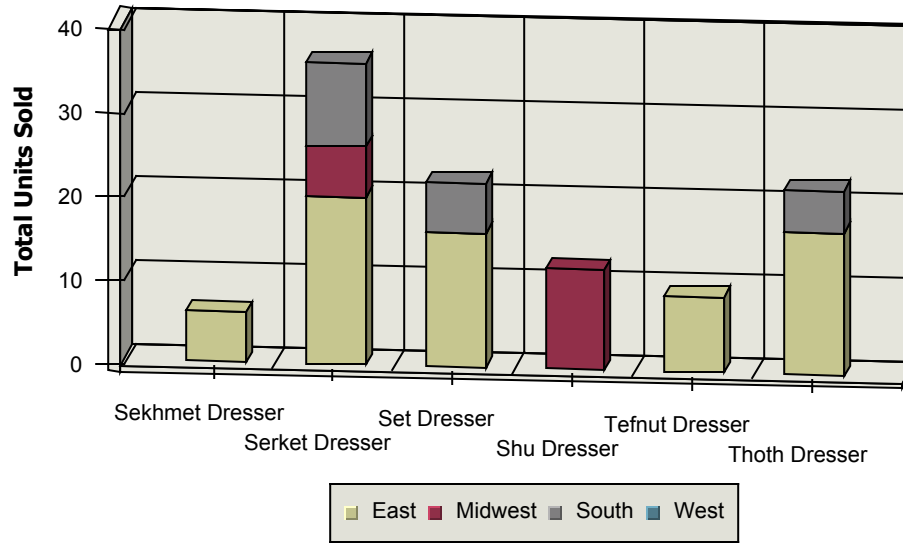

# Product Sales

The following report details product sales. Units sales volume is tracked by product category, and further broken down by region. The chart shows the contribution of each region to a products total sales.

## Units Sold For Arm Chairs

Product Name	East	Midwest	South	West	Units Sold
Adad Chair	38	12	0	0	50
Cula Chair	58	25	38	8	129
Marduk Chair	56	12	0	0	68
Nabu Chair	12	0	11	30	53
Ningirsu Chair	12	6	9	0	27
Nisaba Chair	122	17	25	9	173
Nusku Chair	56	9	39	20	124
Sbuqamuma Chair	57	0	22	0	79
Shimaliya Chair	33	0	41	7	81
<b>Total:</b>	<b>444</b>	<b>81</b>	<b>185</b>	<b>74</b>	<b>784</b>

**Units Sold For Double Dressers**

Product Name	East	Midwest	South	West	Units Sold
Sekhmet Dresser	6	0	0	0	6
Serket Dresser	20	6	10	0	36
Set Dresser	16	0	6	0	22
Shu Dresser	0	12	0	0	12
Tefnut Dresser	9	0	0	0	9
Thoth Dresser	17	0	5	0	22
<b>Total:</b>	<b>68</b>	<b>18</b>	<b>21</b>	<b>0</b>	<b>107</b>

## Units Sold For Triple Dressers

Product Name	East	Midwest	South	West	Units Sold
Addad Dresser	6	21	6	6	39
Anahita Dresser	1	0	4	10	15
Apsu Dresser	8	13	0	21	42
Asherat Dresser	0	0	4	4	8
Renpet Dresser	2	11	5	0	18
Tiamet Dresser	4	0	0	0	4
<b>Total:</b>	<b>21</b>	<b>45</b>	<b>19</b>	<b>41</b>	<b>126</b>