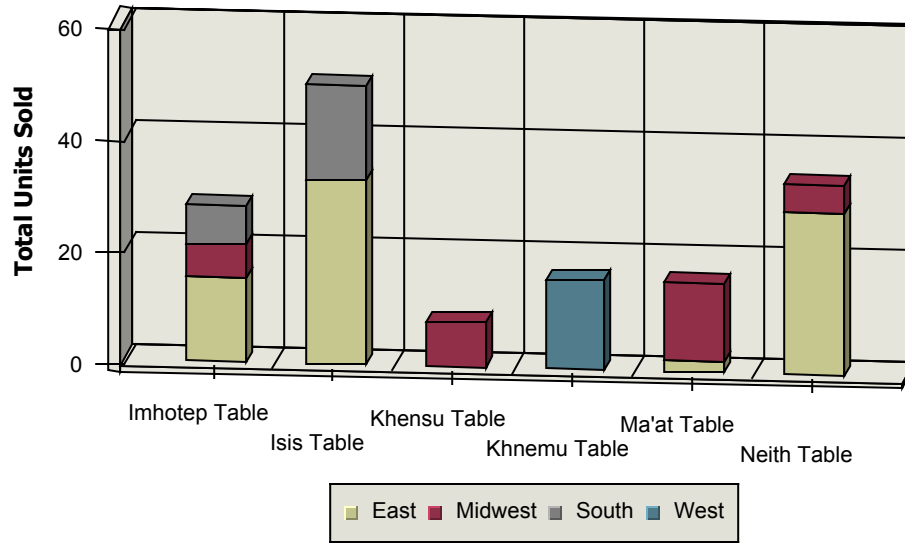

# Product Sales

The following report details product sales. Units sales volume is tracked by product category, and further broken down by region. The chart shows the contribution of each region to a products total sales.

## Units Sold For Arm Chairs

Product Name	East	Midwest	South	West	Units Sold
Adad Chair	38	12	0	0	50
Cula Chair	58	25	38	8	129
Marduk Chair	56	12	0	0	68
Nabu Chair	12	0	11	30	53
Ningirsu Chair	12	6	9	0	27
Nisaba Chair	122	17	25	9	173
Nusku Chair	56	9	39	20	124
Sbuqamuma Chair	57	0	22	0	79
Shimaliya Chair	33	0	41	7	81
<b>Total:</b>	<b>444</b>	<b>81</b>	<b>185</b>	<b>74</b>	<b>784</b>

**Units Sold For Double Dressers**

Product Name	East	Midwest	South	West	Units Sold
Sekhmet Dresser	6	0	0	0	6
Serket Dresser	20	6	10	0	36
Set Dresser	16	0	6	0	22
Shu Dresser	0	12	0	0	12
Tefnut Dresser	9	0	0	0	9
Thoth Dresser	17	0	5	0	22
<b>Total:</b>	<b>68</b>	<b>18</b>	<b>21</b>	<b>0</b>	<b>107</b>

## Units Sold For Oval Tables

Product Name	East	Midwest	South	West	Units Sold
Imhotep Table	15	6	7	0	28
Isis Table	33	0	17	0	50
Khensu Table	0	8	0	0	8
Khnemu Table	0	0	0	16	16
Ma'at Table	2	14	0	0	16
Neith Table	29	5	0	0	34
<b>Total:</b>	<b>79</b>	<b>33</b>	<b>24</b>	<b>16</b>	<b>152</b>