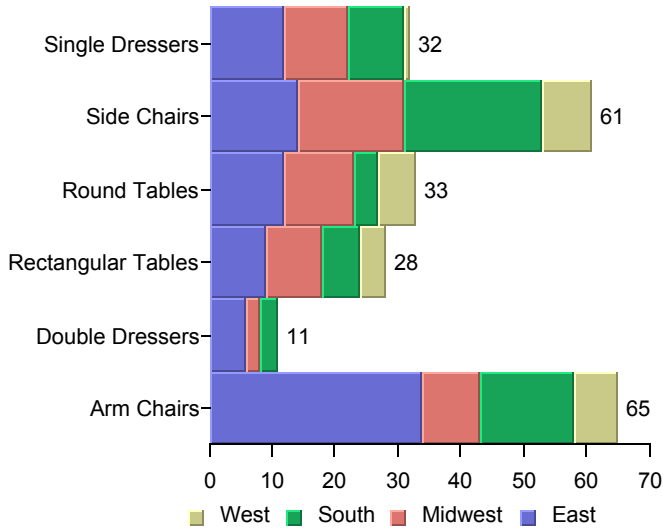

## Orders by region and product category

Category	East	Midwest	South	West	Orders
Arm Chairs	34	9	15	7	65
Double Dressers	6	2	3	0	11
Rectangular Tables	9	9	6	4	28
Round Tables	12	11	4	6	33
Side Chairs	14	17	22	8	61
Single Dressers	12	10	9	1	32
<b>Total:</b>	<b>87</b>	<b>58</b>	<b>59</b>	<b>26</b>	<b>230</b>