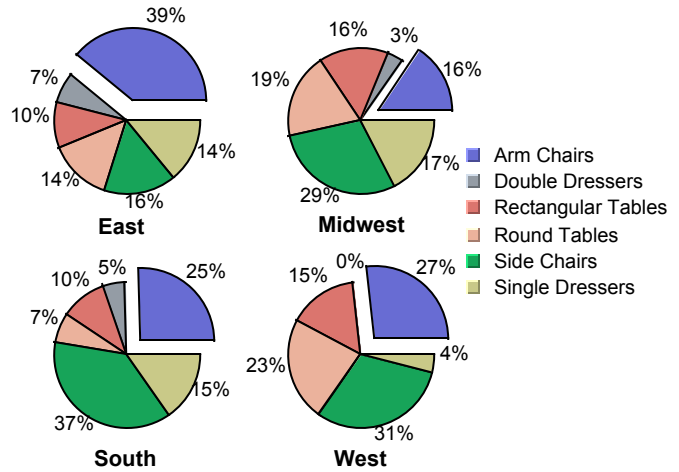

## Orders by region and product category

Category	East	Midwest	South	West	Orders
Arm Chairs	34	9	15	7	65
Double Dressers	6	2	3	0	11
Rectangular Tables	9	9	6	4	28
Round Tables	12	11	4	6	33
Side Chairs	14	17	22	8	61
Single Dressers	12	10	9	1	32
<b>Total:</b>	<b>87</b>	<b>58</b>	<b>59</b>	<b>26</b>	<b>230</b>